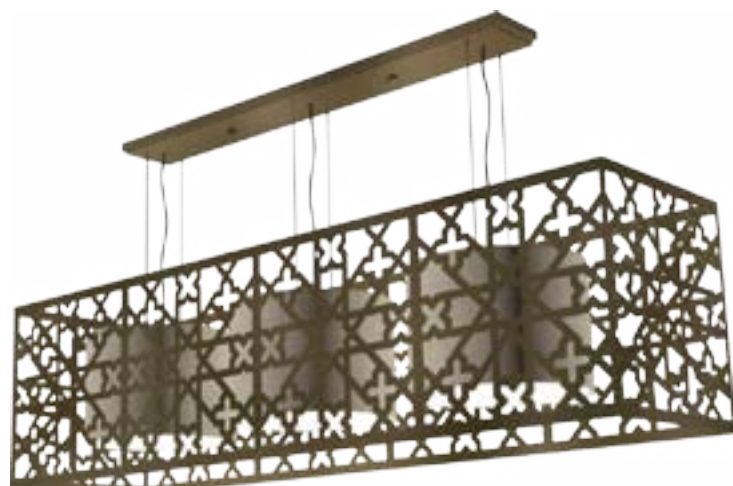

**Santa Barbara
Island Light**