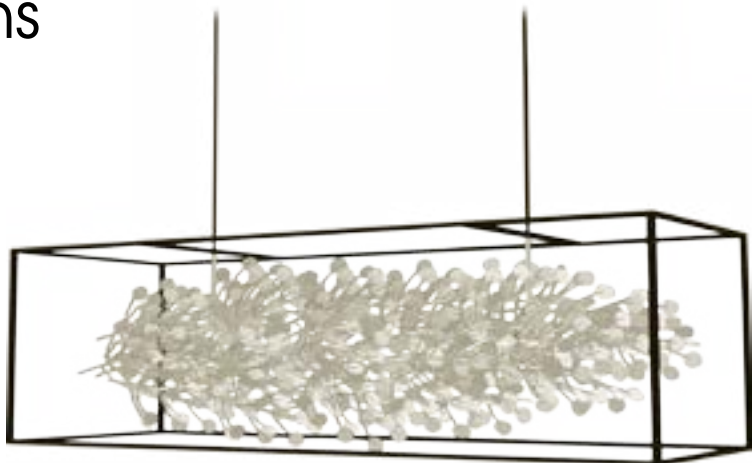

NEW Item Designs for 2015

**Cherry Blossom
Island Light**

**Fiori De Campo
Acrylic Capiz Pendant**